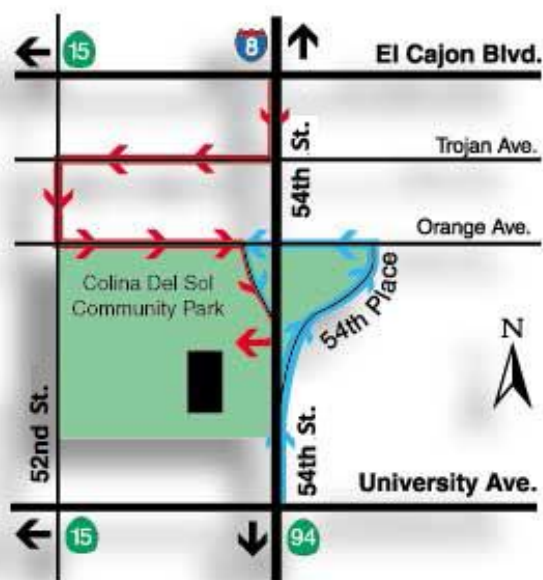

Directions to STAR/PAL's Center to Serve Youth

Directions can also be found on our website: www.starpal.org. (Please note that directions to our facility provided by Mapquest & Google may not work well.)

STAR/PAL is located near 54th St. and University Ave., in Colina Del Sol Park (by the Recreation Center's outdoor basketball courts) in East City Heights.

4110 54th Street
San Diego, CA 92105
619-531-2718 (General Phone #)

STAR/PAL Map

Directions to the STAR/PAL facility

Coming from:

I-8 East or West (Red arrows on map)

Exit Mission Gorge Rd./Fairmount Ave.
Follow signs for Fairmount Ave. South
Take Montezuma East
Turn right on Collwood Blvd.
Collwood Blvd. will turn into 54th St.
Turn right on Trojan Ave.
Take left on 52nd St.
Take next left on Orange Ave.
Take next right onto the onramp for 54th St. (just before the bridge)
Take right into driveway next to Colina Del Sol Park basketball courts before the onramp ends
STAR/PAL will be on the left-hand side of the entrance

I-94 East or West (Blue arrows on map)

Exit Euclid Ave. and head north
Euclid will run into 54th St. – veer right onto 54th St.
Take first right after crossing University Ave. on 54th Place (next to condominiums)
Take next left on Orange Ave.
Take next left onto the onramp for 54th St. (you have gone too far if you pass tennis courts on your left)
Take right into driveway next to Colina Del Sol Park basketball courts before the onramp ends
STAR/PAL will be on the left-hand side of the entrance